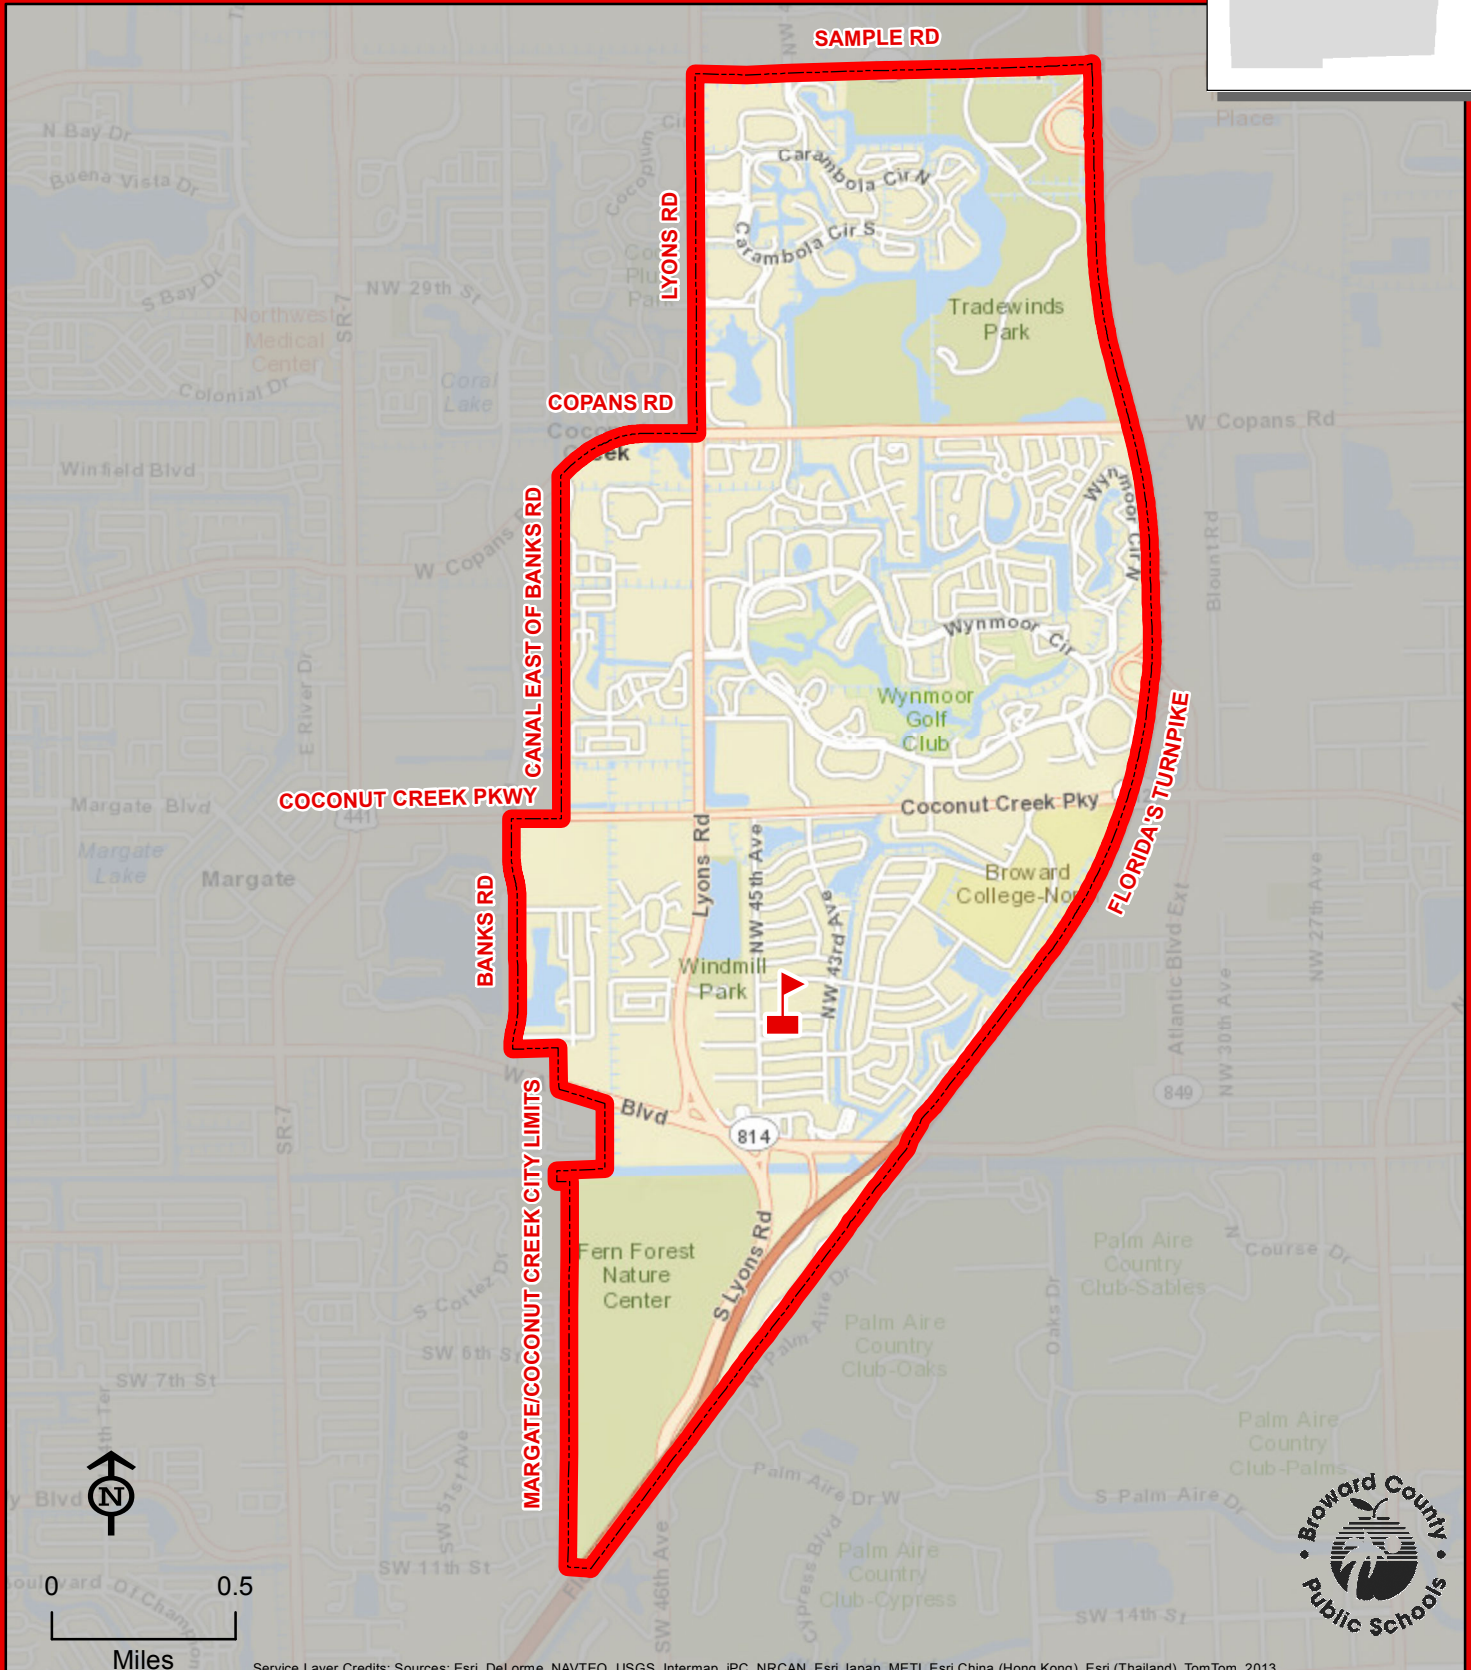

COCONUT CREEK ELEMENTARY SCHOOL

500 NW 45 AVENUE
COCONUT CREEK, FLORIDA 33066
754-322-5800

COCONUT CREEK

Service Layer Credits: Sources: Esri, DeLorme, NAVTEQ, USGS, Intermap, IPC, NRCAN, Esri Japan, METI, Esri China (Hong Kong), Esri (Thailand), TomTom, 2013

THIS MAP IS FOR CONCEPTUAL PURPOSES ONLY AND SHOULD NOT BE USED FOR LEGAL BOUNDARY DETERMINATIONS